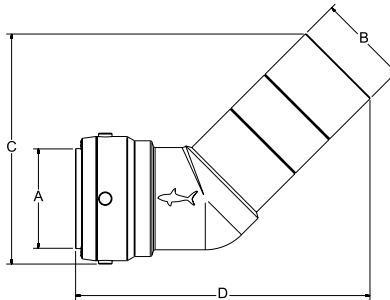

45° Elbow

SIZE	P/N
1-1/4"	SB0535
1-1/2"	SB0541
2"	SB0554

45° Elbow

P/N	A	B	C	Weight
SB0535	1-1/4"	1-1/4"	5.15"	0.97
SB0541	1-1/2"	1-1/2"	5.77"	1.35
SB0554	2"	2"	6.50"	1.91

45° Street Elbow

SIZE	P/N
1-1/4" x FTG	SB0735
1-1/2" x FTG	SB0741
2" x FTG	SB0754

45° Street Elbow

P/N	A	B	C	D	Weight
SB0735	1-1/4"	1-1/4"	4.24"	5.45"	0.97
SB0741	1-1/2"	1-1/2"	4.70"	6.05"	1.35
SB0754	2"	2"	5.30"	6.74"	1.91

Tee Slip Feature

SIZE	P/N
1-1/4"	SB0335
1-1/2"	SB0341
2"	SB0354

Tee Slip Feature

P/N	A	B	C	D	Weight
SB0335	1-1/4"	1-1/4"	1-1/4"	6.50"	1.61
SB0341	1-1/2"	1-1/2"	1-1/2"	6.70"	2.26
SB0354	2"	2"	2"	7.99"	3.07

Reducing Tee Slip Feature

SIZE	P/N
1-1/4" x 1-1/4" x 1/2"	SB03353516
1-1/4" x 1-1/4" x 3/4"	SB03353522
1-1/4" x 1-1/4" x 1"	SB03353528
1-1/2" x 1-1/2" x 3/4"	SB03414122
1-1/2" x 1-1/2" x 1"	SB03414128
1-1/2" x 1-1/2" x 1-1/4"	SB03414135
2" x 2" x 1"	SB03545428**
2" x 2" x 1-1/4"	SB03545435
2" x 2" x 1-1/2"	SB03545441

** Available September 2012

End Cap

SIZE	P/N
1-1/4"	SB0435
1-1/2"	SB0441
2"	SB0454

End Cap

P/N	Size	A	B	Weight
SB0435	1-1/4"	2.35"	2.35"	0.57
SB0441	1-1/2"	2.62"	2.62"	0.82
SB0554	2"	2.89"	2.89"	1.25