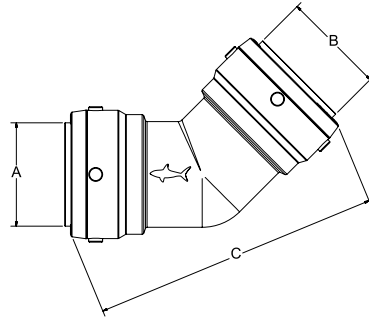

45° Elbow

SIZE	P/N
1-1/4"	SB0535
1-1/2"	SB0541
2"	SB0554

45° Elbow

P/N	A	B	C	Weight
SB0535	1-1/4"	1-1/4"	5.15"	0.97
SB0541	1-1/2"	1-1/2"	5.77"	1.35
SB0554	2"	2"	6.50"	1.91

45° Street Elbow

SIZE	P/N
1-1/4" x FTG	SB0735
1-1/2" x FTG	SB0741
2" x FTG	SB0754

45° Street Elbow

P/N	A	B	C	D	Weight
SB0735	1-1/4"	1-1/4"	4.24"	5.45"	0.97
SB0741	1-1/2"	1-1/2"	4.70"	6.05"	1.35
SB0754	2"	2"	5.30"	6.74"	1.91

Tee Slip Feature

SIZE	P/N
1-1/4"	SB0335
1-1/2"	SB0341
2"	SB0354

Tee Slip Feature

P/N	A	B	C	D	Weight
SB0335	1-1/4"	1-1/4"	1-1/4"	6.50"	1.61
SB0341	1-1/2"	1-1/2"	1-1/2"	6.70"	2.26
SB0354	2"	2"	2"	7.99"	3.07

Reducing Tee Slip Feature

SIZE	P/N
1-1/4" x 1-1/4" x 1/2"	SB03353516
1-1/4" x 1-1/4" x 3/4"	SB03353522
1-1/4" x 1-1/4" x 1"	SB03353528
1-1/2" x 1-1/2" x 3/4"	SB03414122
1-1/2" x 1-1/2" x 1"	SB03414128
1-1/2" x 1-1/2" x 1-1/4"	SB03414135
2" x 2" x 1"	SB03545428**
2" x 2" x 1-1/4"	SB03545435
2" x 2" x 1-1/2"	SB03545441

** Available September 2012

End Cap

SIZE	P/N
1-1/4"	SB0435
1-1/2"	SB0441
2"	SB0454

End Cap

P/N	Size	A	B	Weight
SB0435	1-1/4"	2.35"	2.35"	0.57
SB0441	1-1/2"	2.62"	2.62"	0.82
SB0554	2"	2.89"	2.89"	1.25