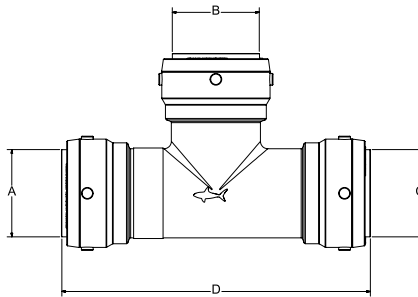

45° Elbow

SIZE	P/N
1-1/4"	SB0535
1-1/2"	SB0541
2"	SB0554

45° Elbow

P/N	A	B	C	Weight
SB0535	1-1/4"	1-1/4"	5.15"	0.97
SB0541	1-1/2"	1-1/2"	5.77"	1.35
SB0554	2"	2"	6.50"	1.91

45° Street Elbow

SIZE	P/N
1-1/4" x FTG	SB0735
1-1/2" x FTG	SB0741
2" x FTG	SB0754

45° Street Elbow

P/N	A	B	C	D	Weight
SB0735	1-1/4"	1-1/4"	4.24"	5.45"	0.97
SB0741	1-1/2"	1-1/2"	4.70"	6.05"	1.35
SB0754	2"	2"	5.30"	6.74"	1.91

Tee Slip Feature

SIZE	P/N
1-1/4"	SB0335
1-1/2"	SB0341
2"	SB0354

Tee Slip Feature

P/N	A	B	C	D	Weight
SB0335	1-1/4"	1-1/4"	1-1/4"	6.50"	1.61
SB0341	1-1/2"	1-1/2"	1-1/2"	6.70"	2.26
SB0354	2"	2"	2"	7.99"	3.07

Reducing Tee Slip Feature

SIZE	P/N
1-1/4" x 1-1/4" x 1/2"	SB03353516
1-1/4" x 1-1/4" x 3/4"	SB03353522
1-1/4" x 1-1/4" x 1"	SB03353528
1-1/2" x 1-1/2" x 3/4"	SB03414122
1-1/2" x 1-1/2" x 1"	SB03414128
1-1/2" x 1-1/2" x 1-1/4"	SB03414135
2" x 2" x 1"	SB03545428**
2" x 2" x 1-1/4"	SB03545435
2" x 2" x 1-1/2"	SB03545441

Reducing Tee Slip Feature

P/N	A	B	C	D	Weight
SB03353516	1-1/4"	1/2"	1-1/4"	6.70"	1.25
SB03353522	1-1/4"	3/4"	1-1/4"	6.70"	1.28
SB03353528	1-1/4"	1"	1-1/4"	6.70"	1.42
SB03414122	1-1/2"	3/4"	1-1/2"	7.39"	1.78
SB03414128	1-1/2"	1"	1-1/2"	7.39"	1.92
SB03414135	1-1/2"	1-1/4"	1-1/2"	7.39"	2.08
SB03545428	2"	1"	2"	7.99"	2.55
SB03545435	2"	1 1/4"	2"	7.99"	2.72
SB03545441	2"	1 1/2"	2"	7.99"	2.86