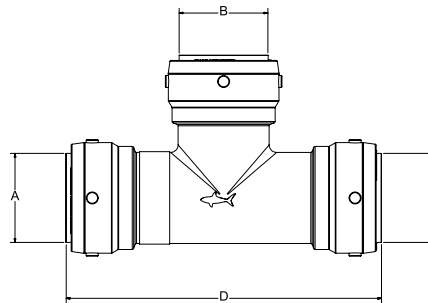

45° Elbow

SIZE	P/N
1-1/4"	SB0535
1-1/2"	SB0541
2"	SB0554

45° Elbow

P/N	A	B	C	Weight
SB0535	1-1/4"	1-1/4"	5.15"	0.97
SB0541	1-1/2"	1-1/2"	5.77"	1.35
SB0554	2"	2"	6.50"	1.91

45° Street Elbow

SIZE	P/N
1-1/4" x FTG	SB0735
1-1/2" x FTG	SB0741
2" x FTG	SB0754

45° Street Elbow

P/N	A	B	C	D	Weight
SB0735	1-1/4"	1-1/4"	4.24"	5.45"	0.97
SB0741	1-1/2"	1-1/2"	4.70"	6.05"	1.35
SB0754	2"	2"	5.30"	6.74"	1.91

Tee Slip Feature

SIZE	P/N
1-1/4"	SB0335
1-1/2"	SB0341
2"	SB0354

Tee Slip Feature

P/N	A	B	C	D	Weight
SB0335	1-1/4"	1-1/4"	1-1/4"	6.50"	1.61
SB0341	1-1/2"	1-1/2"	1-1/2"	6.70"	2.26
SB0354	2"	2"	2"	7.99"	3.07

Reducing Tee Slip Feature

SIZE	P/N
1-1/4" x 1-1/4" x 1/2"	SB03353516
1-1/4" x 1-1/4" x 3/4"	SB03353522
1-1/4" x 1-1/4" x 1"	SB03353528
1-1/2" x 1-1/2" x 3/4"	SB03414122
1-1/2" x 1-1/2" x 1"	SB03414128
1-1/2" x 1-1/2" x 1-1/4"	SB03414135
2" x 2" x 1"	SB03545428**
2" x 2" x 1-1/4"	SB03545435
2" x 2" x 1-1/2"	SB03545441

** Available September 2012

End Cap

SIZE	P/N
1-1/4"	SB0435
1-1/2"	SB0441
2"	SB0454

End Cap

P/N	Size	A	B	Weight
SB0435	1-1/4"	2.35"	2.35"	0.57
SB0441	1-1/2"	2.62"	2.62"	0.82
SB0554	2"	2.89"	2.89"	1.25